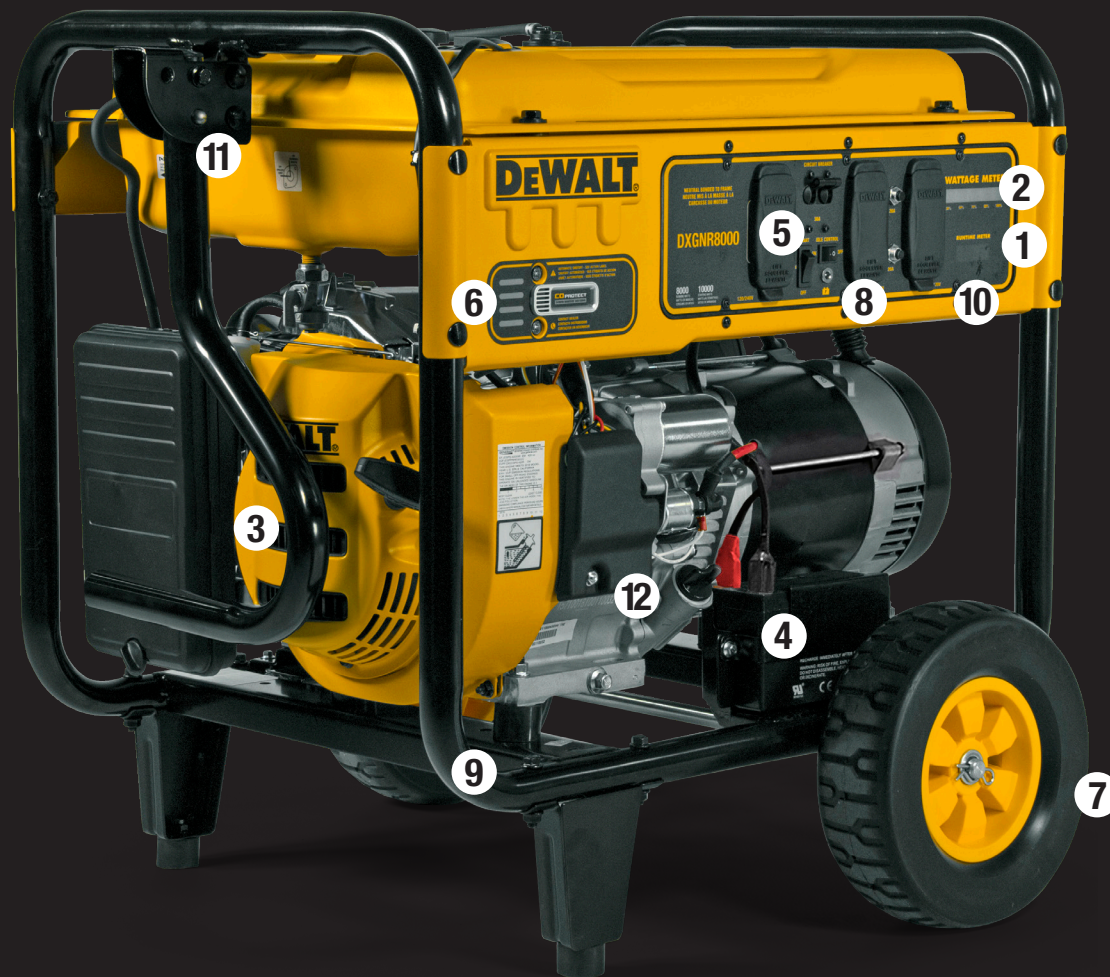

DEWALT®

GAS GENERATOR FEATURES

SPECIFICATIONS DXGNR8000

- 1 SMART RUNTIME METER**
shows fuel level and time remaining at current power level
- 2 WATTAGE METER**
gives instant feedback on how much power is being used
- 3 PREMIUM 420CC DEWALT ENGINE**
Provides a long life of power
- 4 ELECTRIC START**
(battery included) provides hassle-free start-up
- 5 IDLE CONTROL**
conserves fuel and reduces noise on the job site
- 6 CO PROTECT TECHNOLOGY**
Stops, Alerts, Saves – Powerful protection against hazardous carbon monoxide
- 7 NEVER FLAT, DURABLE WHEELS**
full-length steel axel for added strength
- 8 COVERED OUTLETS**
for protection from the elements and rugged working conditions
- 9 HARDENED 1 1/4" STEEL TUBE CRADLE**
for added durability and strength
- 10 HOUR METER**
tracks maintenance intervals
- 11 FOLD-DOWN/LOCKING HANDLE**
for sturdy portability and compact storage
- 12 LOW-OIL LEVEL SHUTDOWN**
automatically safeguards engine from damage
- 13 AVAILABLE LIFTING EYE KIT**
allows for easy movement around the jobsite
(Compatible with DXGNR6500 & DXGNR8000)

Part No. 6948

FEATURING:

CO PROTECT
CARBON MONOXIDE SHUTDOWN

GUARANTEED TOUGH.®

GAS GENERATORS

SPECIFICATIONS

Model No.	DXGNR4000 EPA/50 State	DXGNR6500 EPA/50 State	DXGNR8000 EPA/50 State
Rated Watts	4000 Watts	6500 Watts	8000 Watts
Surge Watts	5000 Watts	8750 Watts	10,000 Watts
Engine	DeWALT 223cc	DeWALT 389cc	DeWALT 420cc
Low Oil Shutdown	Yes	Yes	Yes
Idle Control	No	Yes	Yes
Fuel Tank Capacity	3.4 Gallons	7.5 Gallons	7.5 Gallons
Fuel Gauge	Built-In Tank	Built-In Tank	Built-In Tank
Run Time @ 50% Load	10 Hours	10 Hours	9 Hours
Unit Dimensions - L x W x H	23.7" x 23" x 21.4"	27.2" x 27.1" x 25.8"	27.2" x 27.4" x 28.5"
Assembled Weight (Dry)	119 lbs. (54 kg)	165 lbs. (75 kg)	216 lbs. (98 kg)
UPC	696471075809	696471074529	696471074536
Starting Function	Recoil Pull Start	Recoil Pull Start	Electric / Recoil Pull Start